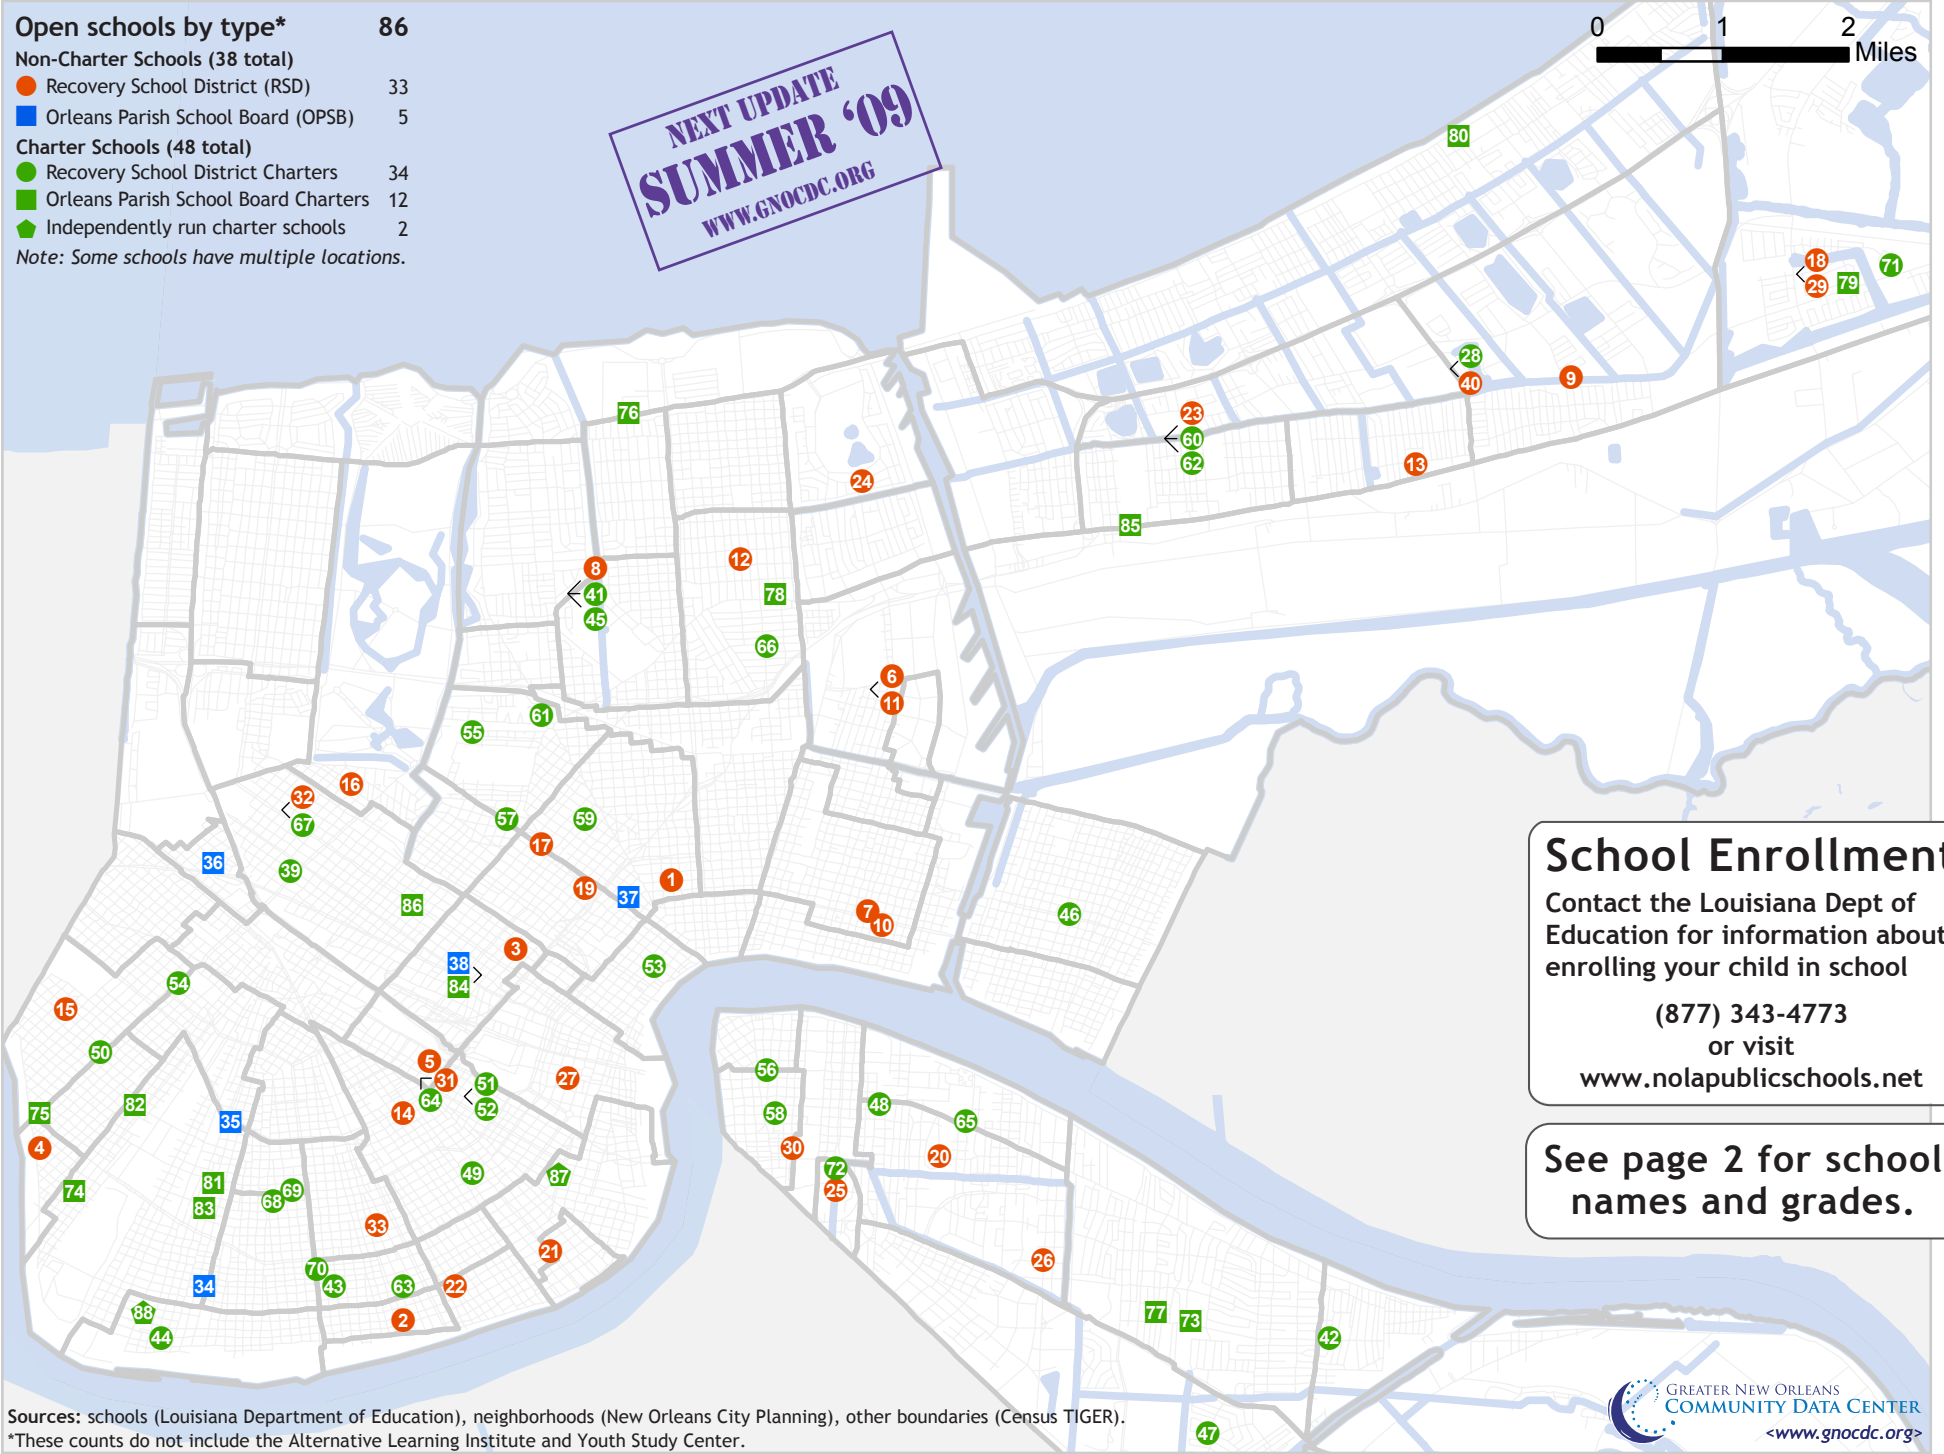

Open Public Schools in New Orleans for Spring 2009 (as of March 31, 2009)

Open schools by type*	86
Non-Charter Schools (38 total)	
● Recovery School District (RSD)	33
■ Orleans Parish School Board (OPSB)	5
Charter Schools (48 total)	
● Recovery School District Charters	34
■ Orleans Parish School Board Charters	12
◆ Independently run charter schools	2
<i>Note: Some schools have multiple locations.</i>	

**NEXT UPDATE
SUMMER '09**
WWW.GNOCDC.ORG

School Enrollment
Contact the Louisiana Dept of Education for information about enrolling your child in school
(877) 343-4773
or visit
www.nolapublicschools.net

See page 2 for school names and grades.

Sources: schools (Louisiana Department of Education), neighborhoods (New Orleans City Planning), other boundaries (Census TIGER).
*These counts do not include the Alternative Learning Institute and Youth Study Center.