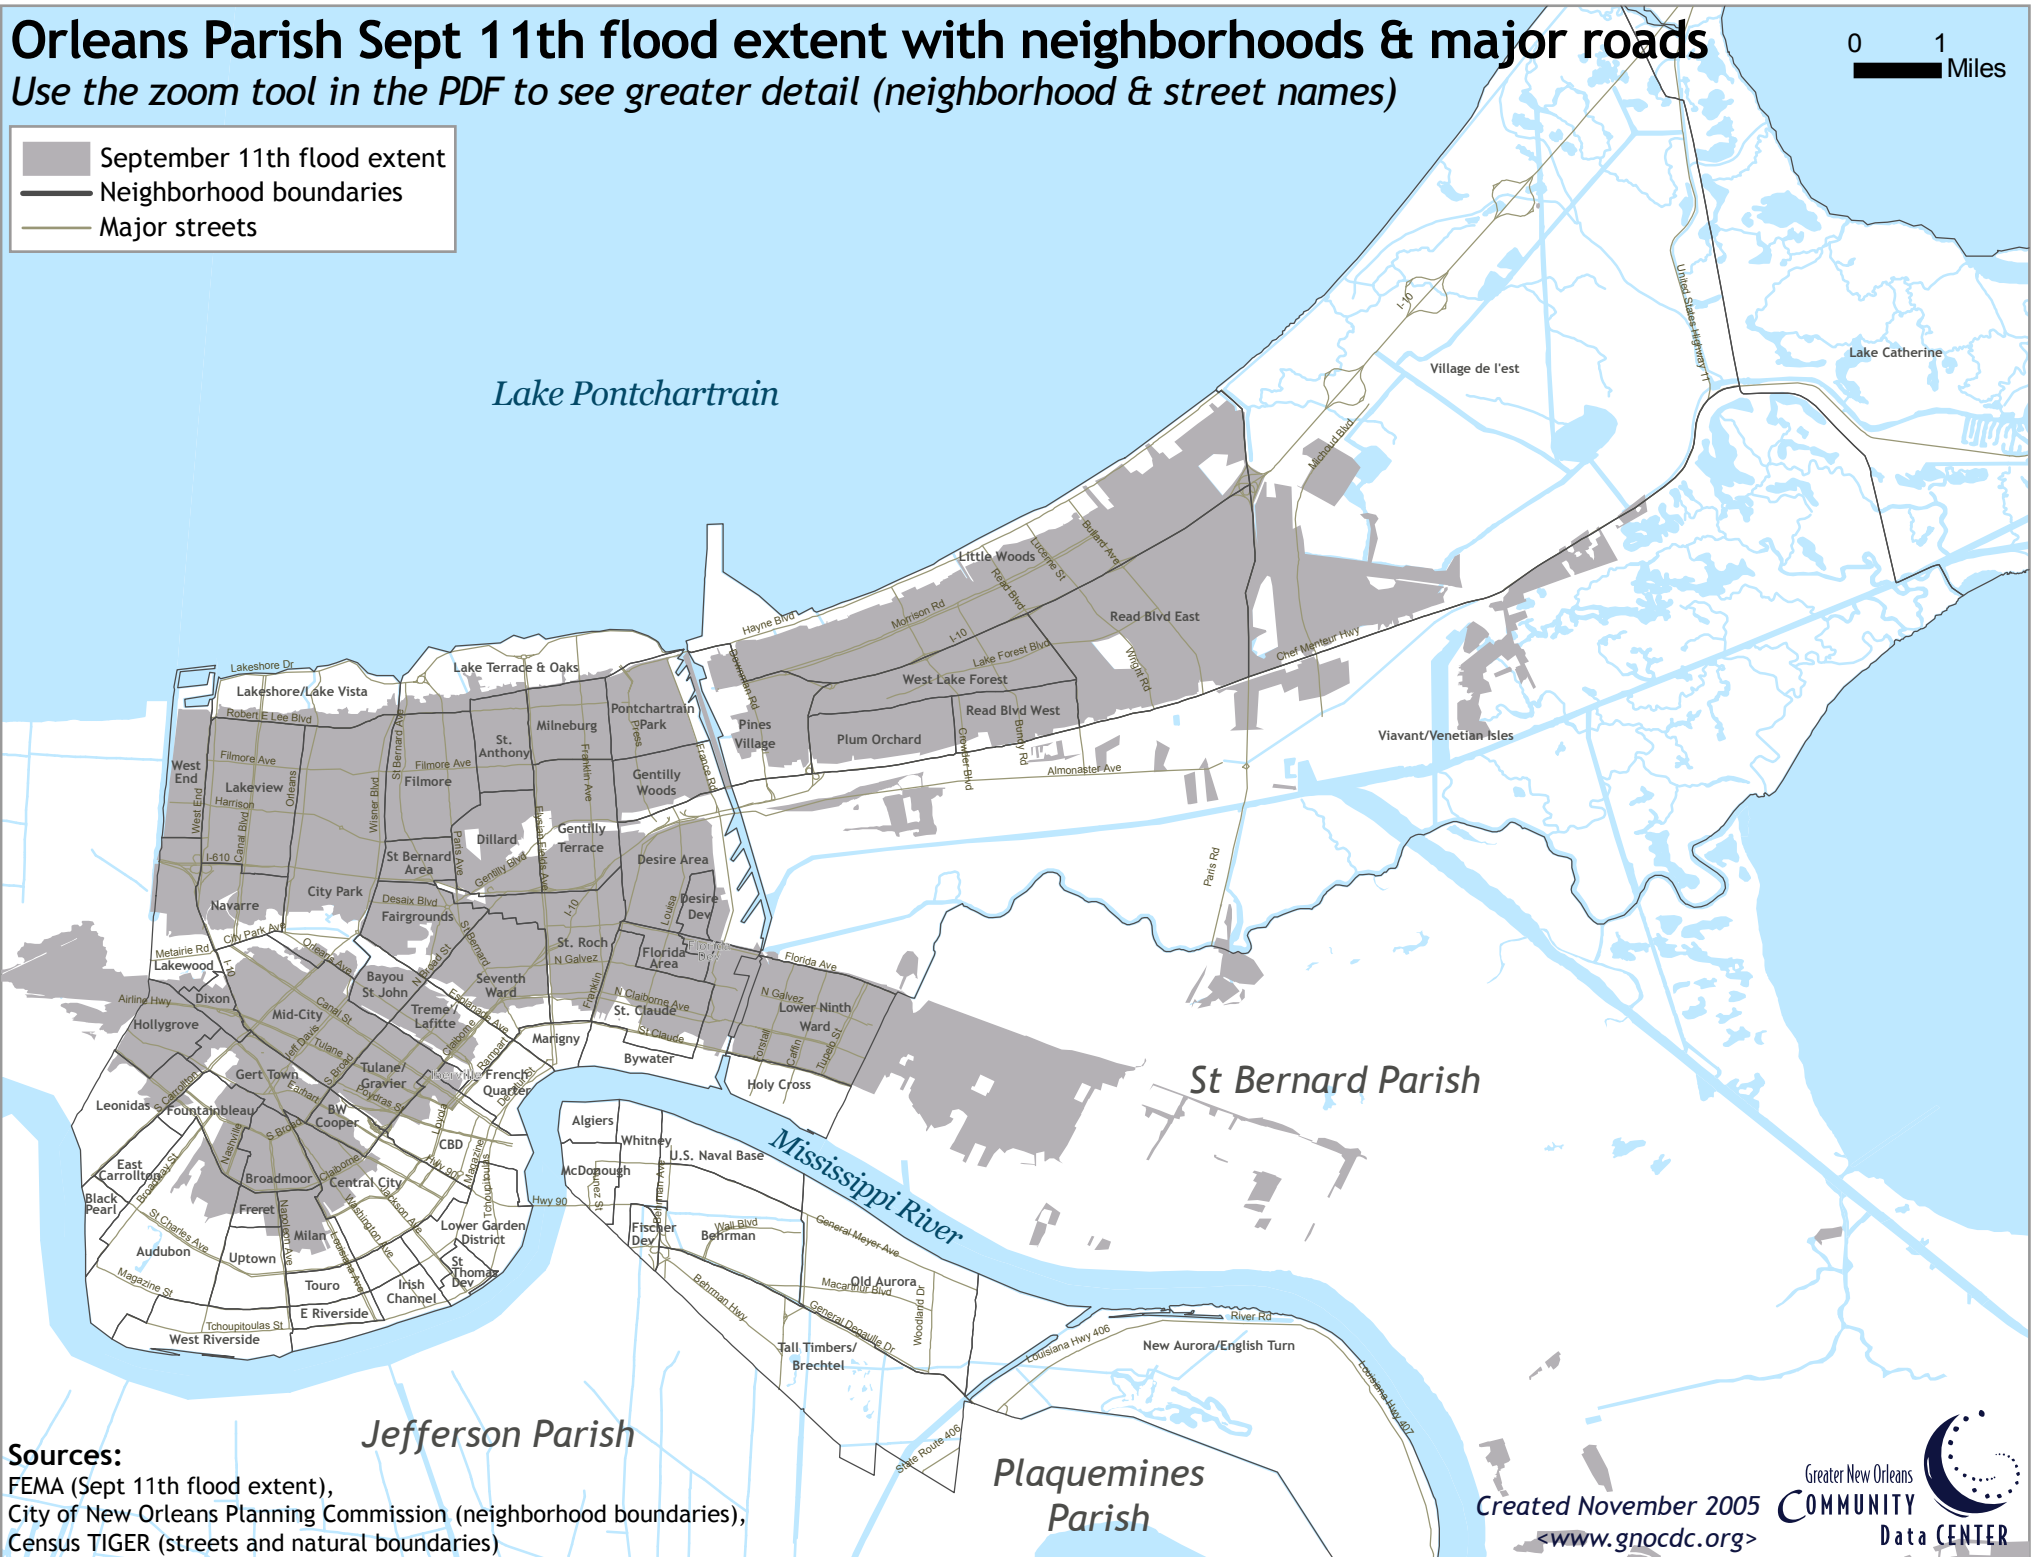

Orleans Parish Sept 11th flood extent with neighborhoods & major roads

Use the zoom tool in the PDF to see greater detail (neighborhood & street names)

0 1 Miles

- September 11th flood extent
- Neighborhood boundaries
- Major streets

Sources:
FEMA (Sept 11th flood extent),
City of New Orleans Planning Commission (neighborhood boundaries),
Census TIGER (streets and natural boundaries)